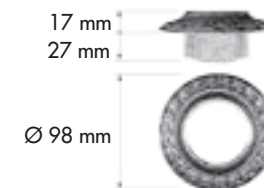

DIMENSIONS
РАЗМЕРЫ
DIMENSIONES