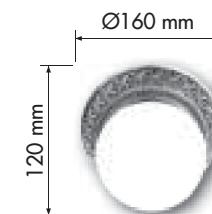

DIMENSIONS
РАЗМЕРЫ
DIMENSIONES

ACCESSORIES
АКСЕССУАРЫ
ACCESORIOS

LED

	FDLED-E2740S		230V 4W E27

INCANDESCENT

	FDI - E2742		230V 40W E27

	IP20