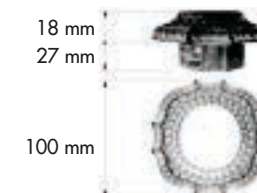

ACCESSORIES
АКСЕССУАРИ
ACCESORIOS

LED

	FDLED-GU537OR FDLED-GU537AL		230V 7W
	FDLED-GU105		230V 5W GU10
	FDLED-GU535OR FDLED-GU535AL		230V 5W

DICHROIC / HALOGEN

	FDI-GU1050		230V 50W GU10
	FDI-GU5350		12V 50W GU5.3