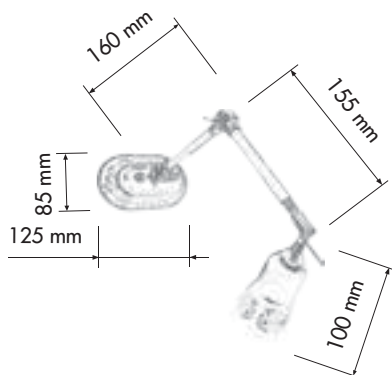

**DIMENSIONS**  
РАЗМЕРЫ  
DIMENSIONES

To complete our range of decorative interior lighting, we have created a new collection of surface light fittings made of genuine brass.

The innovative FEDE Surface Collection also includes new switches and accessories, such as junction boxes, brass channelling and twisted silk cables, all in the same style for simply impeccable staging.