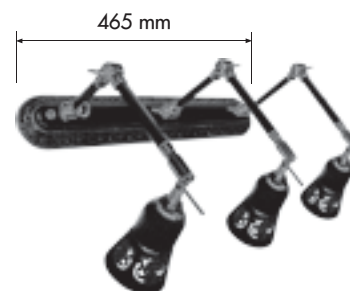

**DIMENSIONS**  
РАЗМЕРЫ  
DIMENSIONES

To complete our range of decorative interior lighting, we have created a new collection of surface light fittings made of genuine brass.

The innovative FEDE Surface Collection also includes new switches and accessories, such as junction boxes, brass channelling and twisted silk cables, all in the same style for simply impeccable staging.