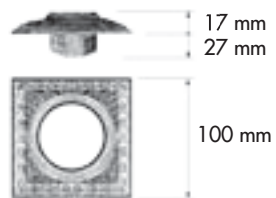

DIMENSIONS
РАЗМЕРЫ
DIMENSIONES