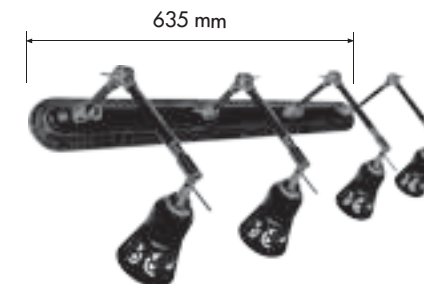

**DIMENSIONS**  
РАЗМЕРЫ  
DIMENSIONES

To complete our range of decorative interior lighting, we have created a new collection of surface light fittings made of genuine brass.

The innovative FEDE Surface Collection also includes new switches and accessories, such as junction boxes, brass channelling and twisted silk cables, all in the same style for simply impeccable staging.